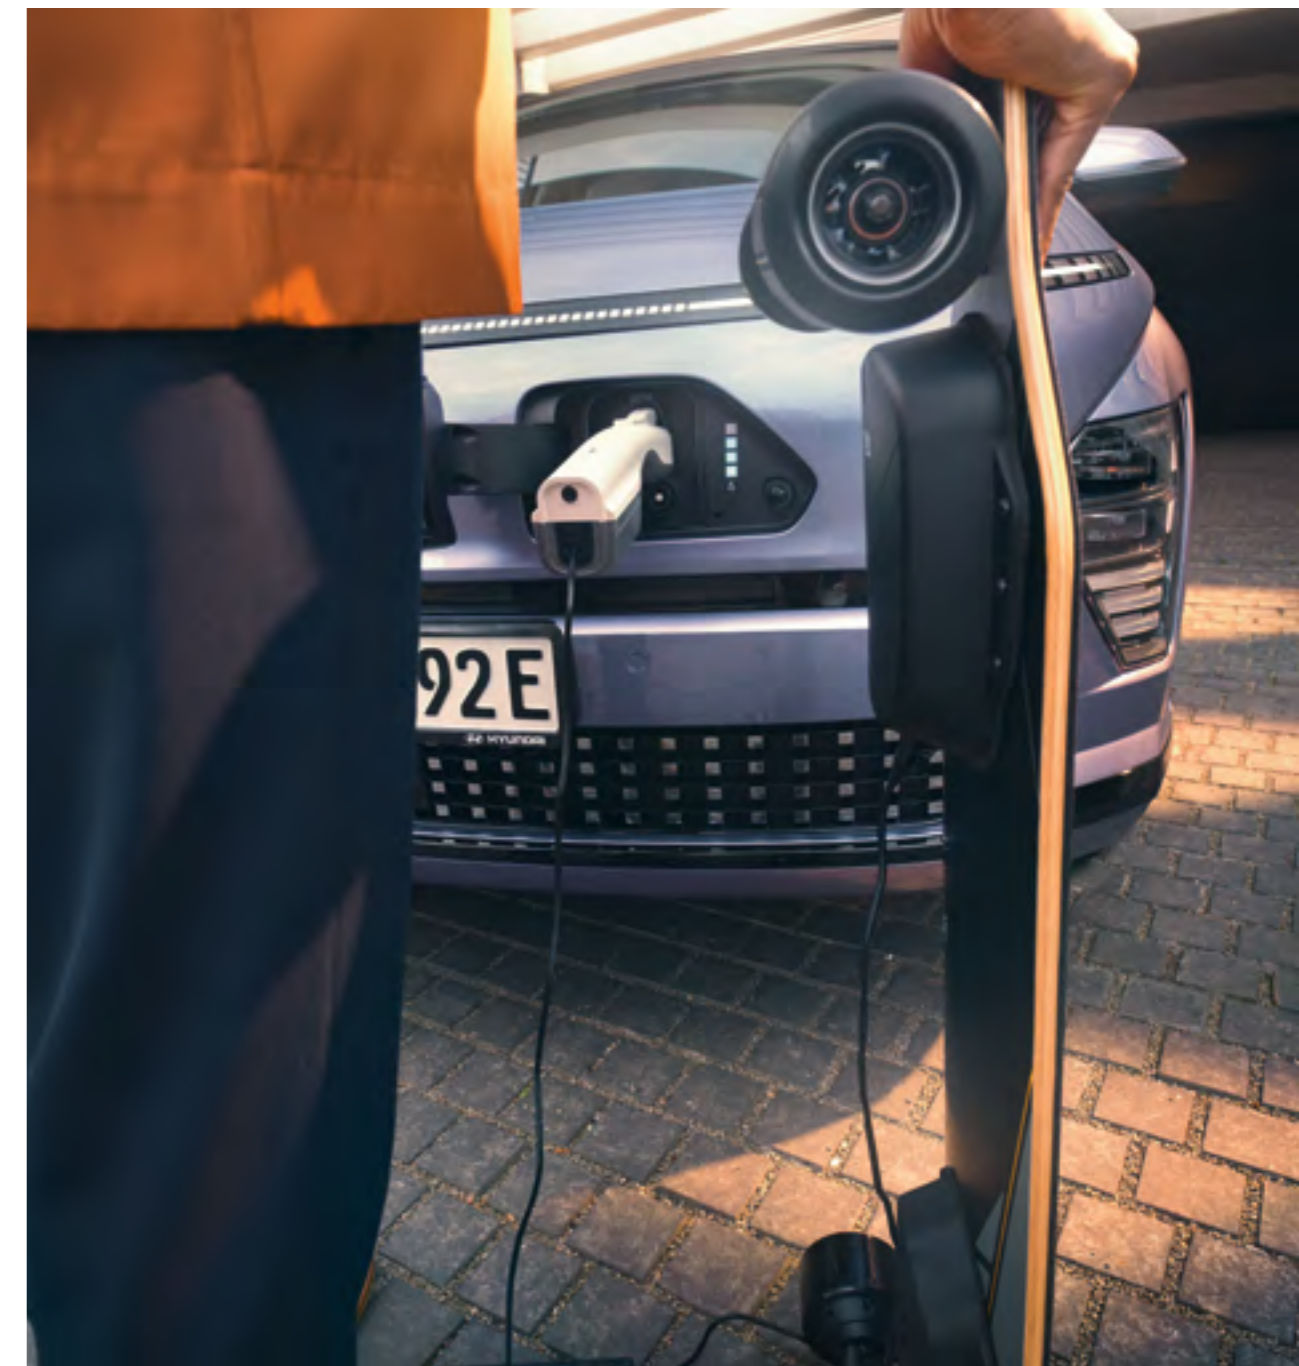

Hyundai Vehicle-to-Load (V2L) GIH68AK0U0 / GIH68AK0E0 / GIH68AK0D0